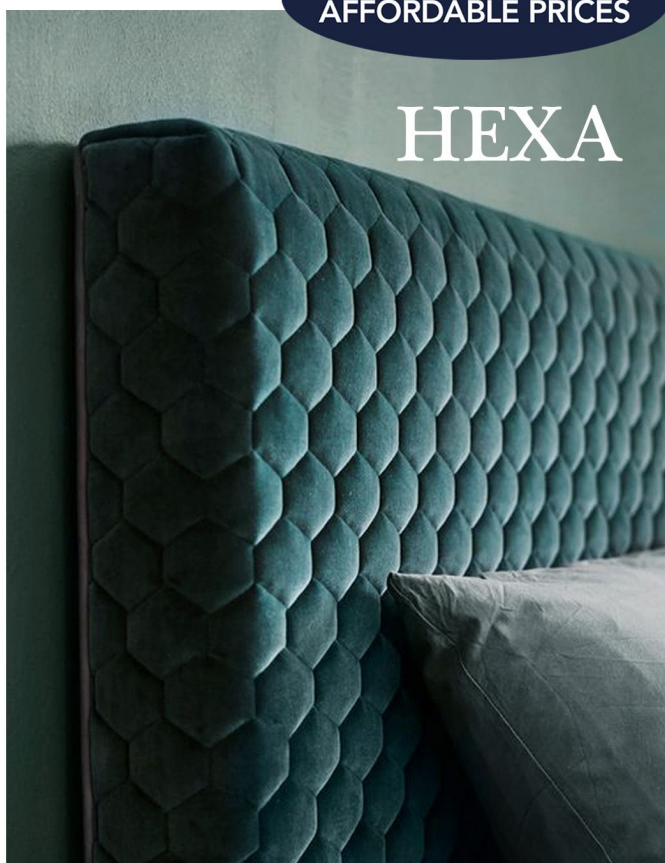

QUALITY TEXTILES AT
AFFORDABLE PRICES

BELLE COLLECTION

VELVETEEN

HEXA

The beautiful BELLE collection introduces HEXA, a quilted velvet in a hexagon pattern, with VELVETEEN as a matching plain velvet. Luxurious, on trend and versatile, this velvet range boasts fourteen of the most vibrant new colours.

The perfect textile range to add an element of glamour to any interior, furniture piece or soft furnishing. With 50 000 rubs this velvet range is not only gorgeous, but also durable!

BELLE HEXA

- +-142cm wide
- 100% polyester
- 50 000 Rubs
- 14 colours
- Cold, delicate hand wash. Dry clean recommended.
- Do not tumble dry, do not bleach, use mild detergent.