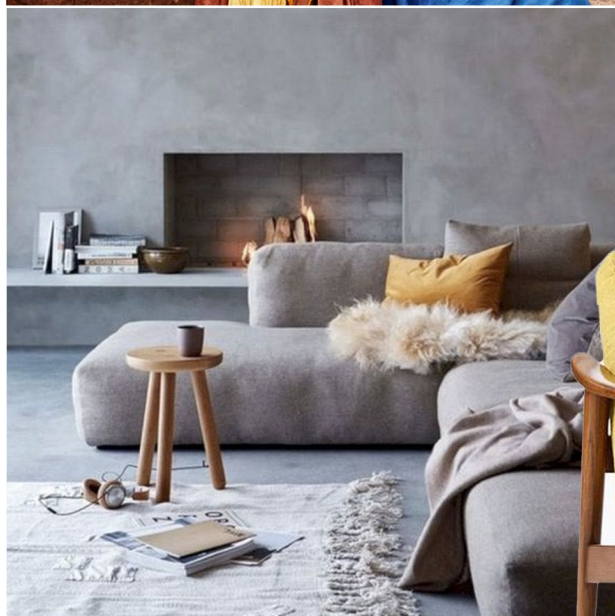

LOOMCRAFT

QUALITY TEXTILES AT
AFFORDABLE PRICES

BERBER

GOLDEN
GLOW

TRELLIS

CARNELIAN

SILHOUETTE

FLAX

CITYSCAPE

RHUBARB

ANTARCTICA

PEWTER

TAPESTRY

IRON GATE

- +-145cm wide | • 380gsm
- 100% Polyester | • 50 000 Rubs
- Dry Clean only. Do not bleach,
- Do not tumble dry.

Inspired by the nomadic Berber tribe, native to North Africa, this range has a rich and detailed woven surface texture. The eleven colourways reflect tones of the Sahara desert, Morocco and Canary Islands where these peoples mostly roamed. Add interest to upholstered pieces for a woven, but contemporary look with this quality fabric.

Contact your area representative to view all our ranges and receive your FREE samples!