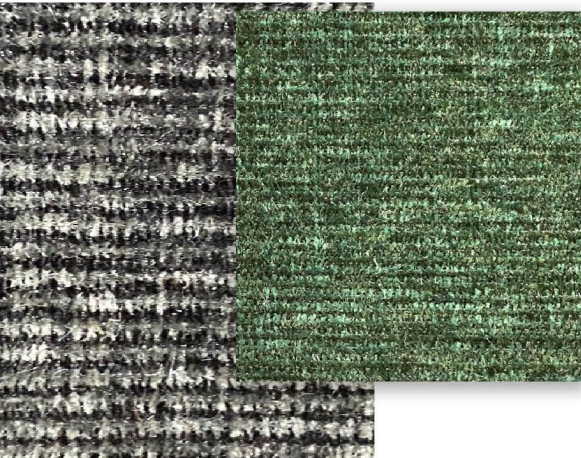

LOOMCRAFT

QUALITY TEXTILES AT
AFFORDABLE PRICES

ROCKEFELLA

ROCKEFELLA is a beautiful velvet with a horizontal, ribbed texture in a two tone colour effect.

Add texture and colour to your favourite chair or couch in high traffic areas, with this fabric as it is exceptionally durable with a 40 000 rub count.

- 100% Polyester
- +-142cm wide
- 40 000 rubs
- Max Temp 40°C
- Can be tumble dried
- Bleaching prohibited
- Dry cleaning prohibited
- Moderate heat iron.

Contact your area representative to view
all our ranges and receive your **FREE** samples!