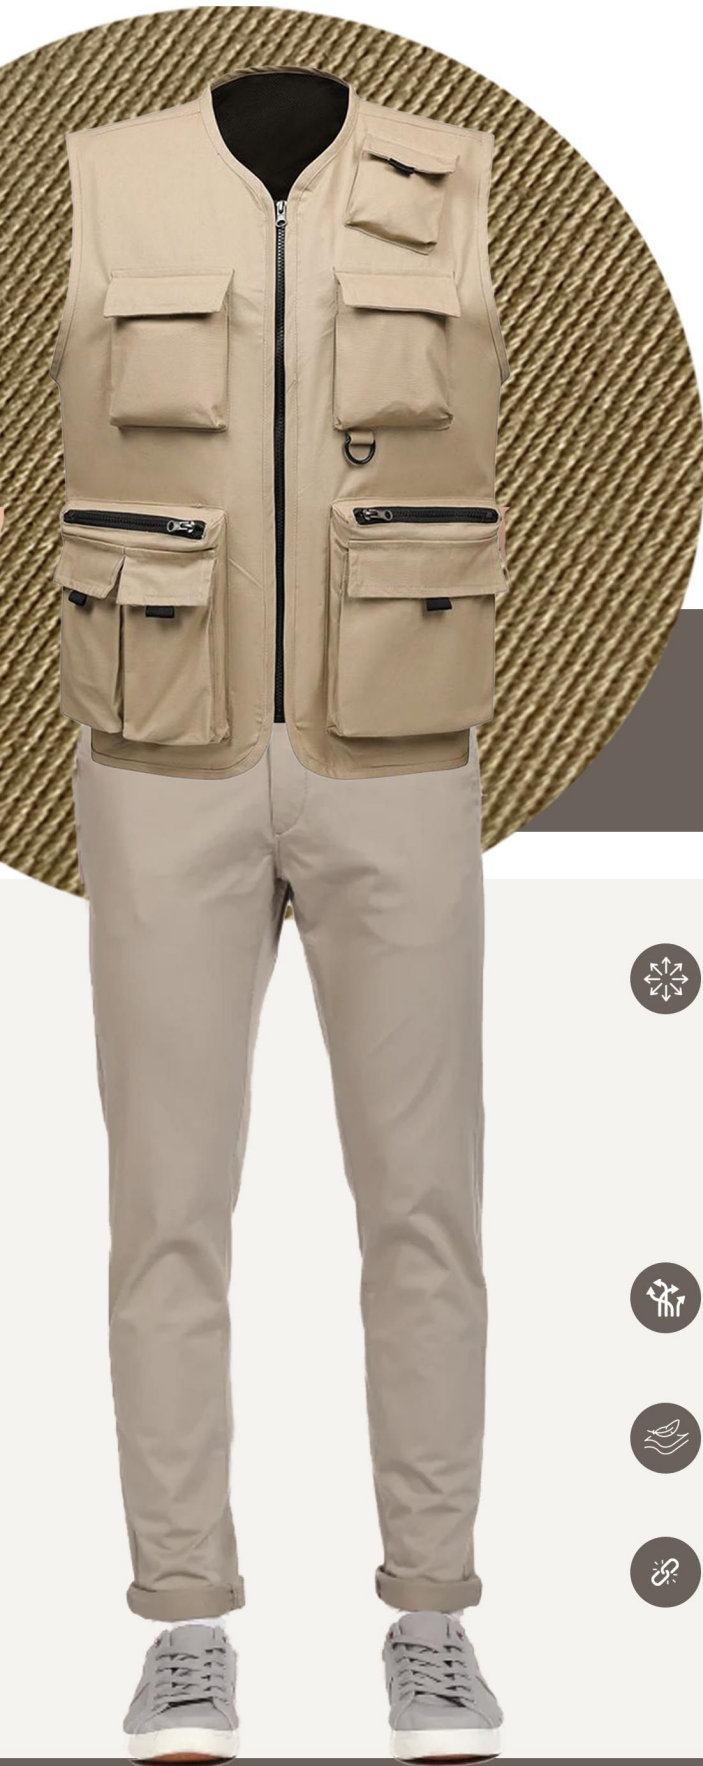

97/3 COTTON/SPANDEX

COTTON SPANDEX

97/3

GREY

CARAMEL

OLIVE

BLACK

TAUPE

STONE

NAVY

- +97% Cotton
- +3% Spandex
- +260gsm
- +- 150cm Width

- 4% Shrinkage both ways
- Soft hand feel
- Perfect Rebound

In the realm of workwear, functionality and comfort are paramount. Crafted from a unique blend of 97% cotton and 3% spandex, this fabric offers the ideal balance of **durability, flexibility, versatility** and style, making it the go-to choice for the modern workforce.

Whether you're **bending, reaching, or sitting** for extended periods, this fabric moves with you.

Get ready to elevate your workwear game with Cotton Spandex 97/3.

Designed with the needs of today's workforce in mind, this innovative fabric sets a new standard for **comfort, durability, and style.**