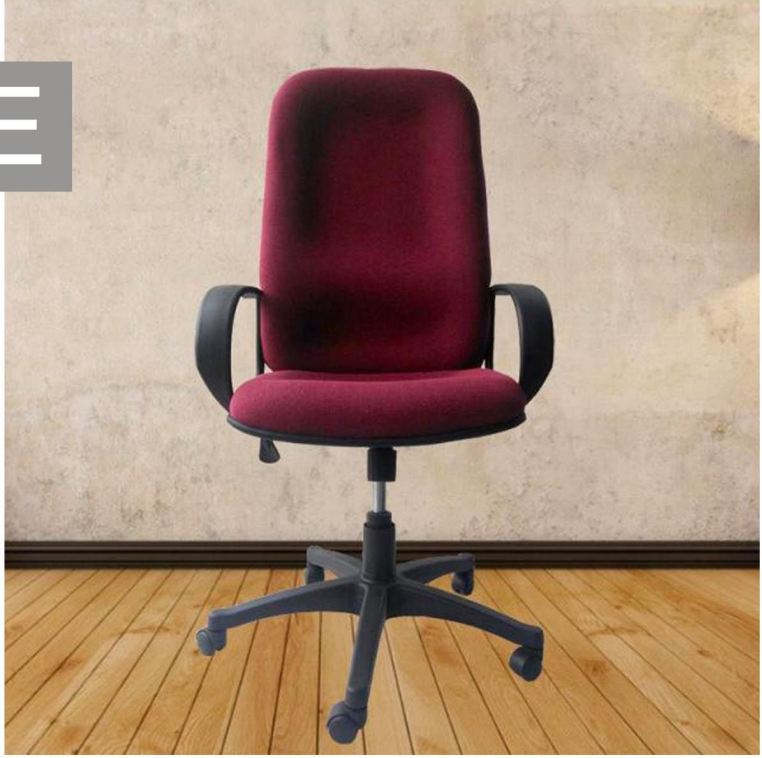

QUALITY TEXTILES AT
AFFORDABLE PRICES

LOOMCRAFT

HEAVY OFFICE

BURGUNDY

ROYAL BLUE

BLACK

HEAVY OFFICE is a 100% polypropolene fabric specifically designed for the upholstery of office furniture. Exceptionally durable and hard wearing, at an affordable price point. Available in three core colours Burgundy, Royal Blue and Black.