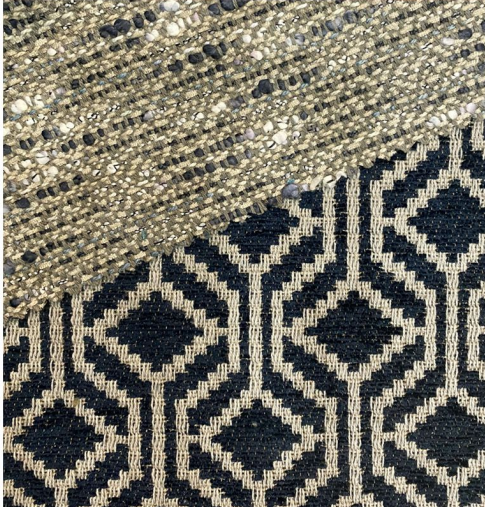

## GALILEO & NEWTON

Meet the perfect combination of geometric design and textured basket weave inspiration! A core colour palette, reminiscent of African skies and earthy tones in co-ordinating pattern design NEWTON and multi-tone, textured weave GALILEO. The clever blend of cotton yarns and polyester chenilles create a lively surface texture and soft hand feel that is natural and luxurious.