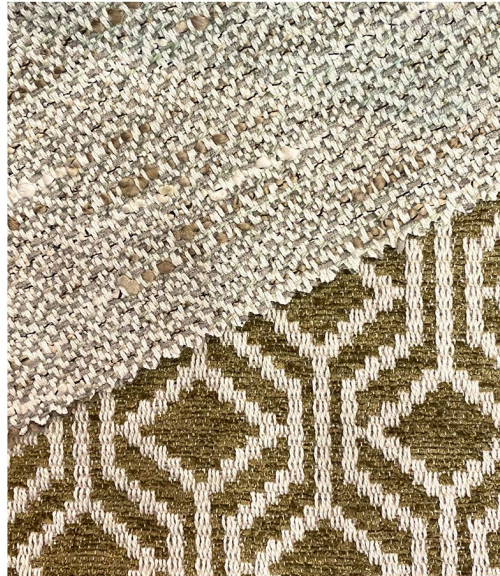

# LOOMCRAFT

## GALILEO & NEWTON

Meet the perfect combination of geometric design and textured basket weave inspiration! A core colour palette, reminiscent of African skies and earthy tones in co-ordinating pattern design NEWTON and multi-tone, textured weave GALILEO. The clever blend of cotton yarns and polyester chenilles create a lively surface texture and soft hand feel that is natural and luxurious.