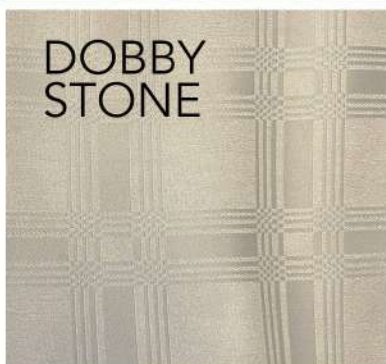

FILLIGREE
WHITE

FILLIGREE
IVORY

FILLIGREE
STONE

FILLIGREE
GREY

FILLIGREE
BURGUNDY

FILLIGREE
NAVY

FILLIGREE
BLACK

Contact your area representative to view all our ranges and receive your FREE samples!

LOOMCRAFT

QQ DOBBY TABLING

- +-280cm wide
- 100% Polyester
- Delicate machine wash
- Do not hand wash. Low spin
- Low temperatures max 30C

SWIRL
WHITE

SWIRL
STONE

SWIRL
IVORY

SWIRL
GREY

SWIRL
NAVY

SWIRL
BLACK

SWIRL
BURGUNDY

DOBBY
STONE

DOBBY
GREY

DOBBY
WHITE

DOBBY
IVORY

DOBBY
NAVY

DOBBY
BLACK