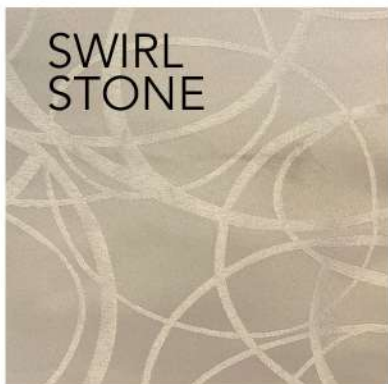

FILLIGREE
WHITE

FILLIGREE
IVORY

FILLIGREE
STONE

FILLIGREE
GREY

FILLIGREE
BURGUNDY

FILLIGREE
NAVY

FILLIGREE
BLACK

Contact your area representative to view all our ranges and receive your FREE samples!

LOOMCRAFT

QQ DOBBY TABLING

- +-280cm wide
- 100% Polyester
- Delicate machine wash
- Do not hand wash. Low spin
- Low temperatures max 30C

SWIRL
WHITE

SWIRL
STONE

SWIRL
IVORY

SWIRL
GREY

SWIRL
NAVY

SWIRL
BLACK

SWIRL
BURGUNDY

DOBBY
STONE

DOBBY
GREY

DOBBY
WHITE

DOBBY
IVORY

DOBBY
NAVY

DOBBY
BLACK