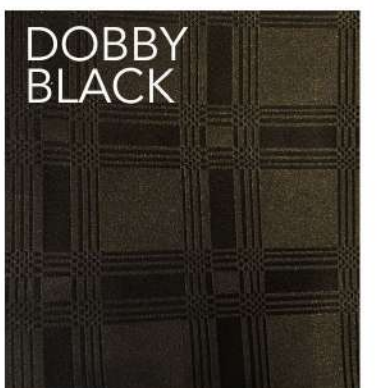

FILLIGREE
WHITE

FILLIGREE
IVORY

FILLIGREE
STONE

FILLIGREE
GREY

FILLIGREE
BURGUNDY

FILLIGREE
NAVY

FILLIGREE
BLACK

Contact your area representative to view all our ranges and receive your FREE samples!

SWIRL
BLACK

SWIRL
BURGUNDY

DOBBY
STONE

DOBBY
GREY

DOBBY
WHITE

DOBBY
IVORY

DOBBY
NAVY

DOBBY
BLACK

DOBBY
BURGUNDY

Contact your area representative to view all our ranges and receive your FREE samples!

LOOMCRAFT

QQ DOBBY TABLING

**NOW
AVAILABLE
IN PLAIN
COLOURS**

PLAIN
WHITE

PLAIN
STONE

PLAIN
IVORY