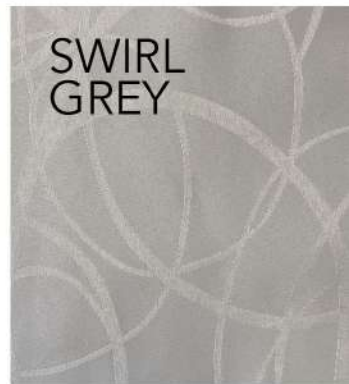

FILLIGREE
WHITE

FILLIGREE
IVORY

FILLIGREE
STONE

FILLIGREE
GREY

FILLIGREE
BURGUNDY

FILLIGREE
NAVY

FILLIGREE
BLACK

Contact your area representative to view all our ranges and receive your FREE samples!

LOOMCRAFT

QQ DOBBY TABLING

- +-280cm wide
- 100% Polyester
- Delicate machine wash
- Do not hand wash. Low spin
- Low temperatures max 30C

SWIRL
WHITE

SWIRL
STONE

SWIRL
IVORY

SWIRL
GREY

SWIRL
NAVY

SWIRL
BLACK

SWIRL
BURGUNDY

DOBBY
STONE

DOBBY
GREY

DOBBY
WHITE

DOBBY
IVORY

DOBBY
NAVY

DOBBY
BLACK