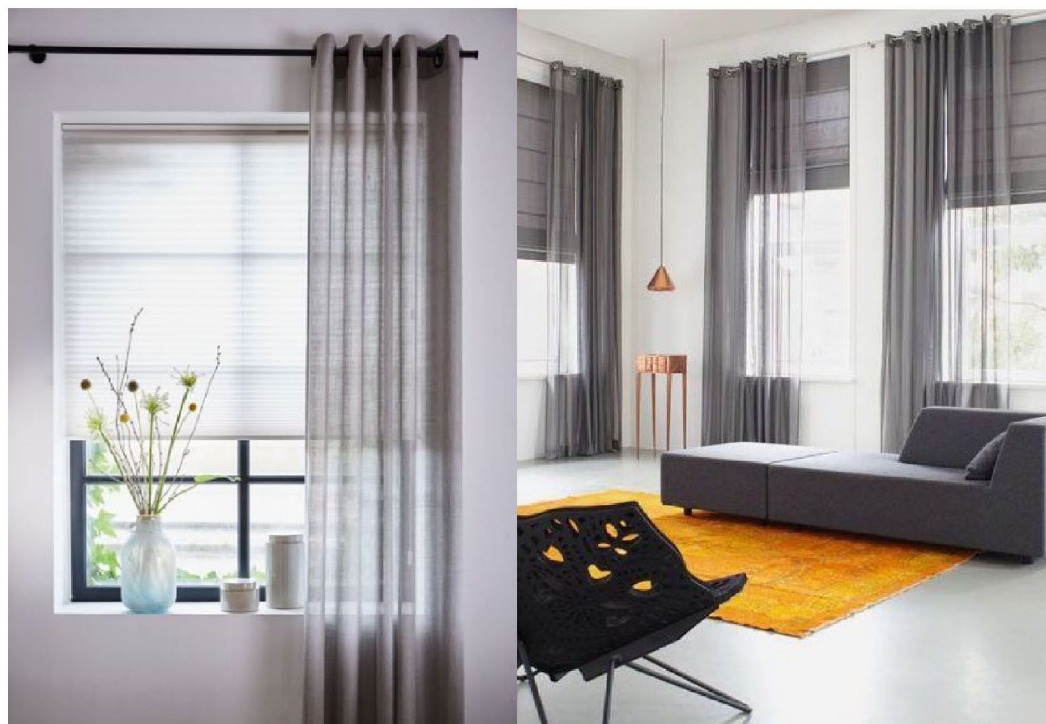

QUALITY TEXTILES AT
AFFORDABLE PRICES

ECHO

Loosely woven with a white warp thread and gently coloured weft, our popular ECHO sheer curtain fabric creates light, contemporary spaces. Perfect for layering or using as a single sheer. Available in nine colour tones to suit any interior.

- 300cm width
- +-140cm
- +-140gsm
- 100% Polyester
- Delicate machine wash,
- Do not bleach
- Use mild detergent,
- Warm iron

DEMURE DREAMS

OUNCE OF SILVER

CATHEDRAL GREY

LEGEND

HONEYSUCKLE

EMBERLIGHT

SILVER LINING