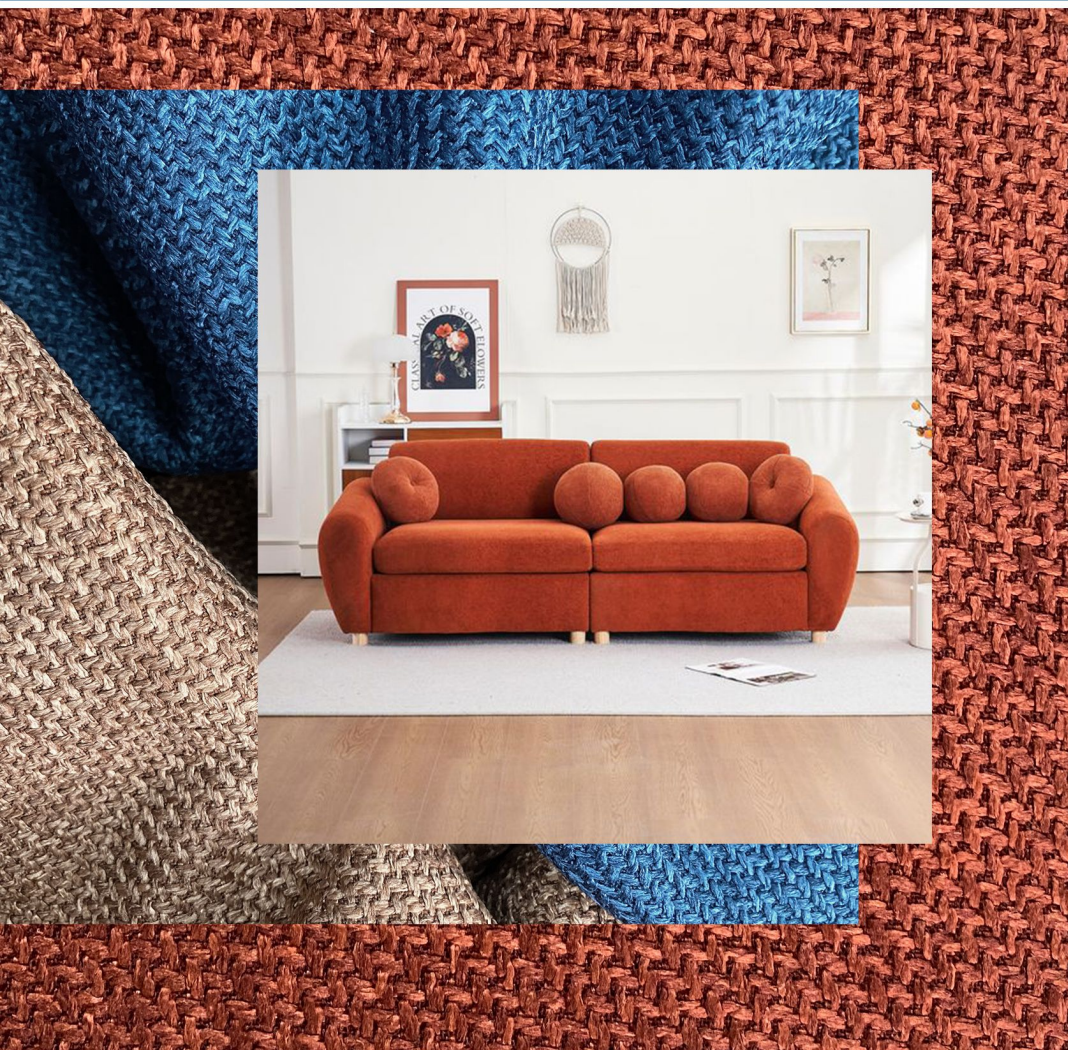

QUALITY TEXTILES AT AFFORDABLE PRICES

MADISON

- +/- 142cm
- +/- 340gsm
- 100% Polyester
- 50 000 Rub count
- Max Temperature of 40 °C
- Can tumble dry at moderate temperatures
- Dry cleaning prohibited

Madison is a durable upholstery fabric with a pronounced weave that reminds us of natural basket weave and rattan patterns. Twelve colourways offer a versatile palette, ranging from tonal greys and stones to trusted blues and warmer, on-trend ochres and rust tones.