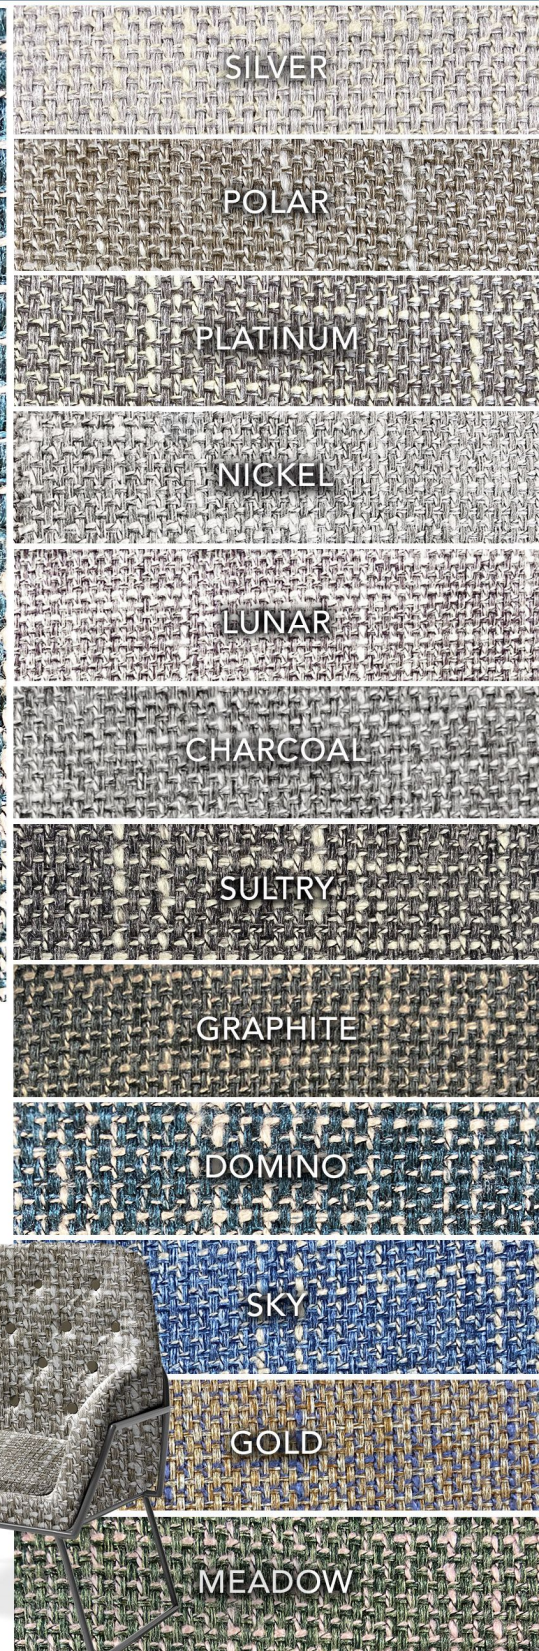

# ROCCO

ROCCO is a chunky weave with a modern two tone effect and pronounced slub. Intricate twisted yarns give this upholstery range a high end appearance way beyond its affordable price tag!

The 100% polyester composition results in a durable and versatile upholstery quality with 50 000 rub counts. A colour palette based on tried and tested hues with the addition of fashionable green tones offer a variety of both colourful and muted colour options.