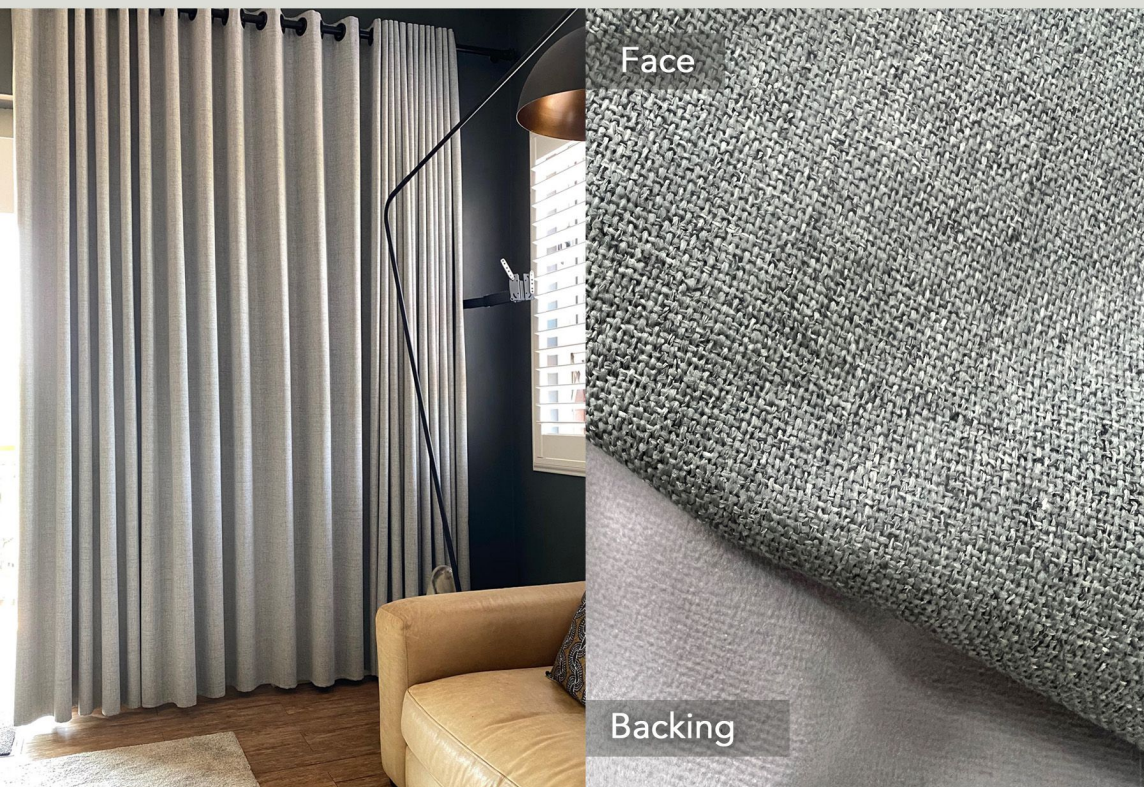

NIGHT LIFE

The ultimate curtaining solution - our NIGHT LIFE, is a textured, self-backed, block out curtaining in 10 contemporary colours.

A beautiful window application for lodges, hotel and other hospitality and contract installations. With a 3 pass, 100% block out coating that can be dry-cleaned, this is a versatile, durable and affordable curtaining fabric.

- 100% polyester
- 100% block-out
- Textured weave
- 3 pass blackout backing
- 3 pass textured weave
- 20 000 Rubs
- 296gsm
- +-280cm
- PU Backed
- Cold gentle wash. Mild detergent. Do not tumble dry. Cool iron on face only. Can be dry-cleaned.