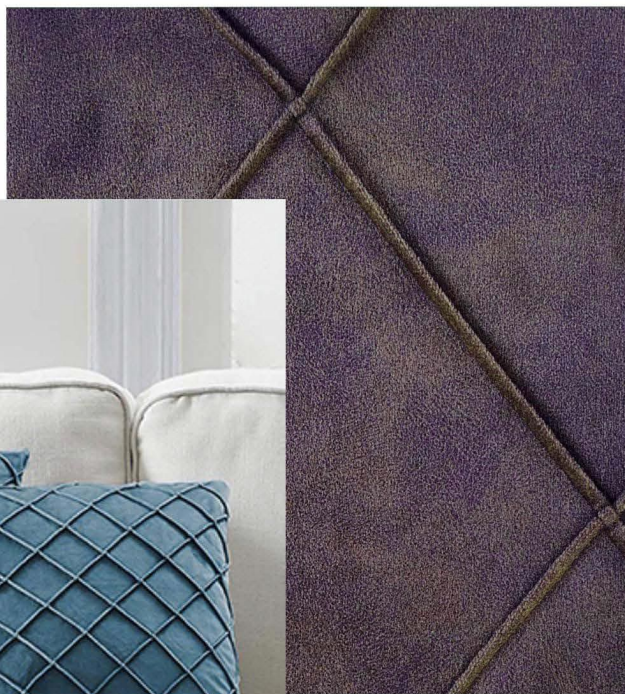

LOOMCRAFT

QUALITY TEXTILES AT
AFFORDABLE PRICES

MILAN

- +-150cm • 100% Polyester
- +-340gsm | 380gsm pleated
- 30 000 Rubs
- Can be tumble dried at moderate temperatures.
- Bleaching prohibited
- Can be dry cleaned
- Warm iron.

LUX velvet is a gently marbled velvet in both a plain and large diamond pleated option. This velvet is backed for additional stability and available in seven colours. Create luxurious furniture pieces or soft furnishings with this fabric.