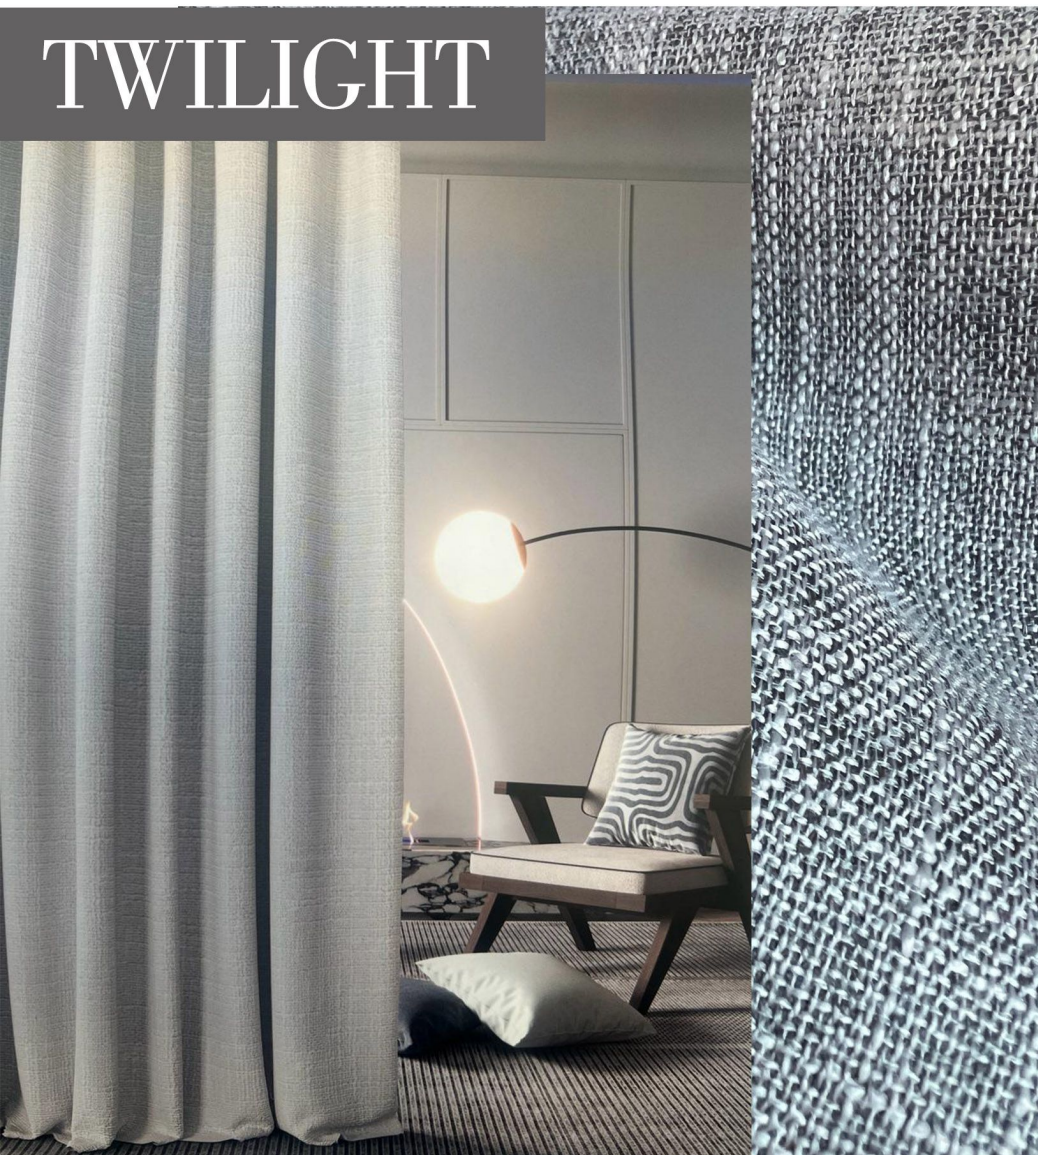

QUALITY TEXTILES AT
AFFORDABLE PRICES

TWILIGHT

TWILIGHT is a 100% polyester, blackout curtaining fabric with a tonal/matching fabric backing, making it a sophisticated and practical fabric choice for both residential, commercial, and contract applications. The linen-look, cross weave with subtle slub and two-tone colouration is available in twelve colourways ranging from perfect whites to soft natural stones, on-point greys and even a rich indigo blue and soot black for rooms such as home cinemas where darker curtaining solutions are best suited.